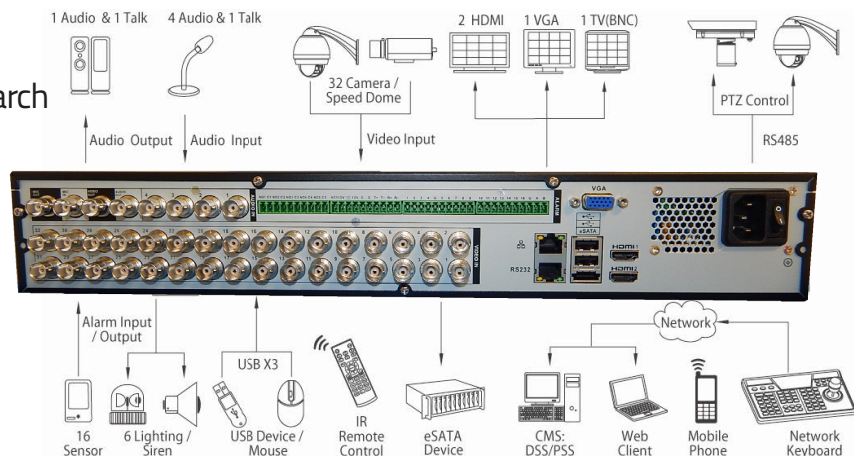

Panther 32 Channel Tribrid 1080P HD-AVS

OVERVIEW

- All 32 Channel Supports HD-AVS & Analog & IP
- H.264 dual-stream video compression
- 1080P recording @ 15fps
- 2 HDMI/VGA/TV simultaneous video output
- 16 ch synchronous realtime playback, smart search
- ONVIF Version 2.4 conformance
- 3D intelligent PTZ positioning
- Support 4 SATA HDDs up to 16TB
- 1 eSATA, 3 USB2.0
- 1.5U Mounting Size

Panther-32-TRI

Main Processor: Embedded processor

Operating System: Embedded LINUX

Video Input: 32 channel, BNC

IP: All channels support 1080P/720P IP Camera

Audio: 4 channel, BNC Input / 1 channel, BNC Output

Two-way Talk: 1 channel Input, 1 channel Output, BNC

Display Interface: 2 HDMI, 1 VGA, 1 TV

Resolution: 1920×1080, 1280×1024, 1280×720, 1024×768

Display Split: 1/4/8/9/16/25/36

Privacy Masking: 4 rectangular zones (each camera)

USB Interface: 3 ports (2 Rear), USB2.0

RS232: 1 port, For PC communication & Keyboard

RS485: 1 port RS485 for PTZ control, 1 port RS422 for Keyboard

Power Supply: AC 100~240 V, 50/60 Hz / 40W(Without HDD)